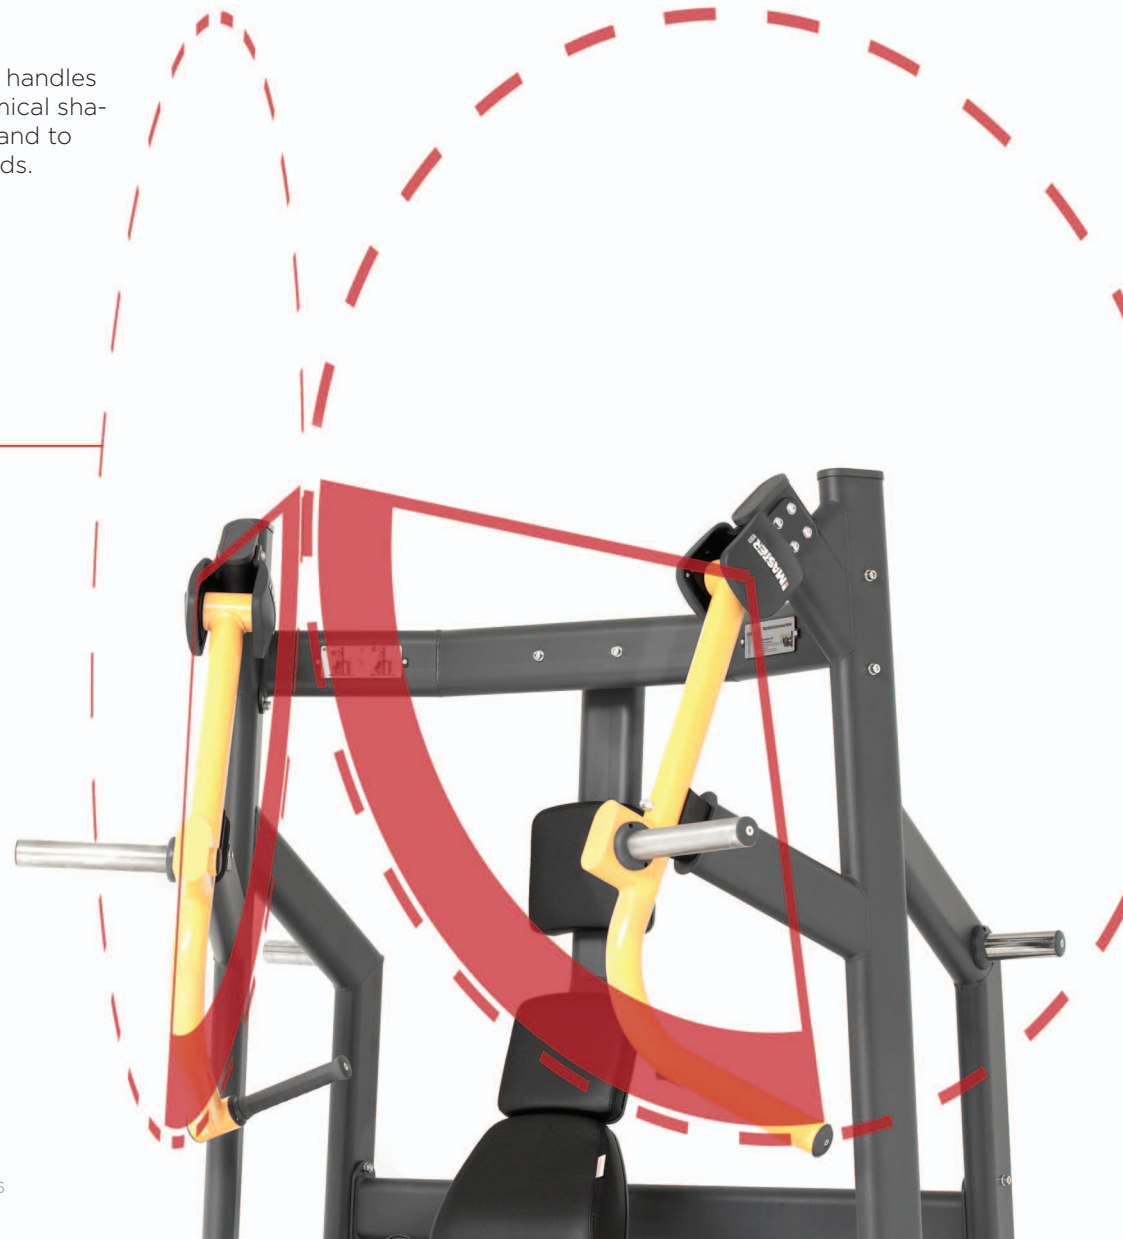

DESIGN

Design based on the flat-oval profile 125x60 and:

- appropriately selected upholstery elements
- branded plastic items
- clear pictograms with instructions for exercises
- distinctive plastic cover of the arm hinge
- new construction of adjustable elements seats

All this together creates a modern design, which will certainly affect the aesthetic experience of users

GRIPS

New grips with larger diameter handles and appropriately shaped anatomical shape are designed to improve grip and to avoid possible injuries at high loads.

BIOMECHANICS

Many years of experience and long-term cooperation with athletes from the world of bodybuilding have resulted in almost perfect machines in terms of biomechanics of movement. Each of the machines was checked for the correctness of the movement, which affects the quality of the exercise. We also took care of the symmetry of our equipment. The perfect motion maximizes the effects of the exercise, reduces the risk of injury, significantly improves exercise comfort.

COMFORT AND SAFETY

The upholstery elements were fitted to match anatomical figure of the user which enables comfort and safety of the usage. The elements having a direct contact with feet are made of chrome-nickel sheets equipped with special, anti sliding rubber strips ensuring better stability during training