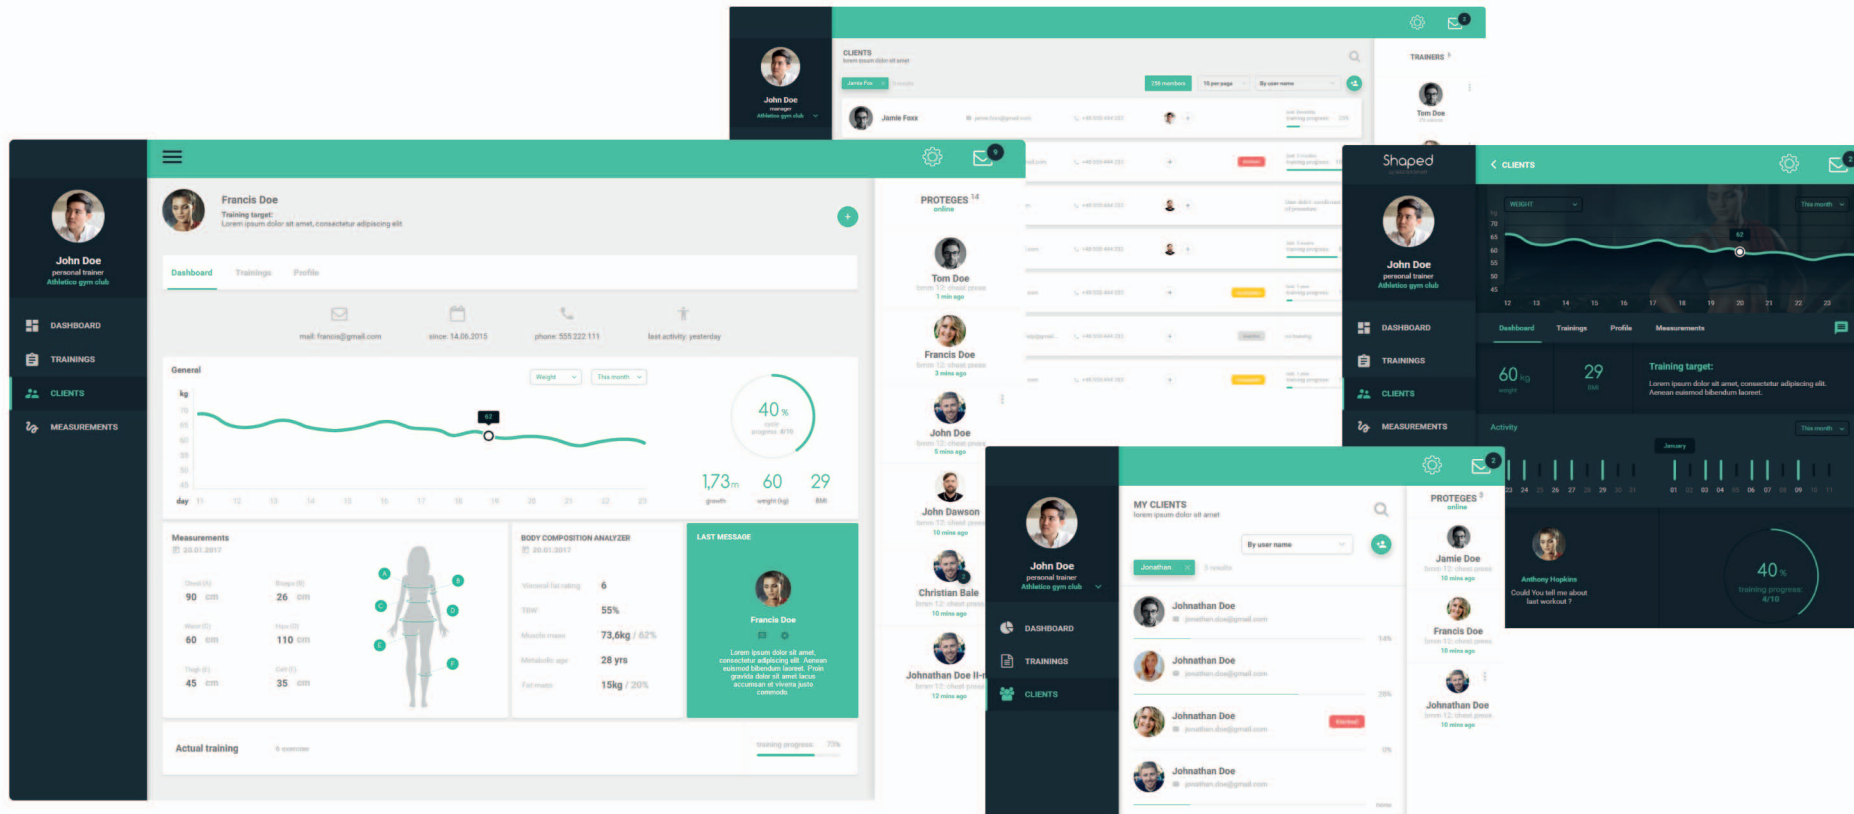

Natural **Strength**

GENERATION 2.0

MASTER **SPORT**
THE FITNESS COMPANY

Personal trainer for all club members

E-trainer - TRAINER CONNECTING SYSTEM

Enables the use of a personal trainer for all members of a fitness club in all zones:

plate loaded zone

aerobic zone

selectorized zone

It allows to create individual workouts for each club member and control their effects

Natural Strength

GENERATION 2.0

Natural Strength 2.0 is the latest line of free weights designed for the most demanding group of competitive athletes. It was built on the basis of experience, collaboration with bodybuilders world champions and scientists from Biomechanics Department of the Warsaw Academy of Physical Education.