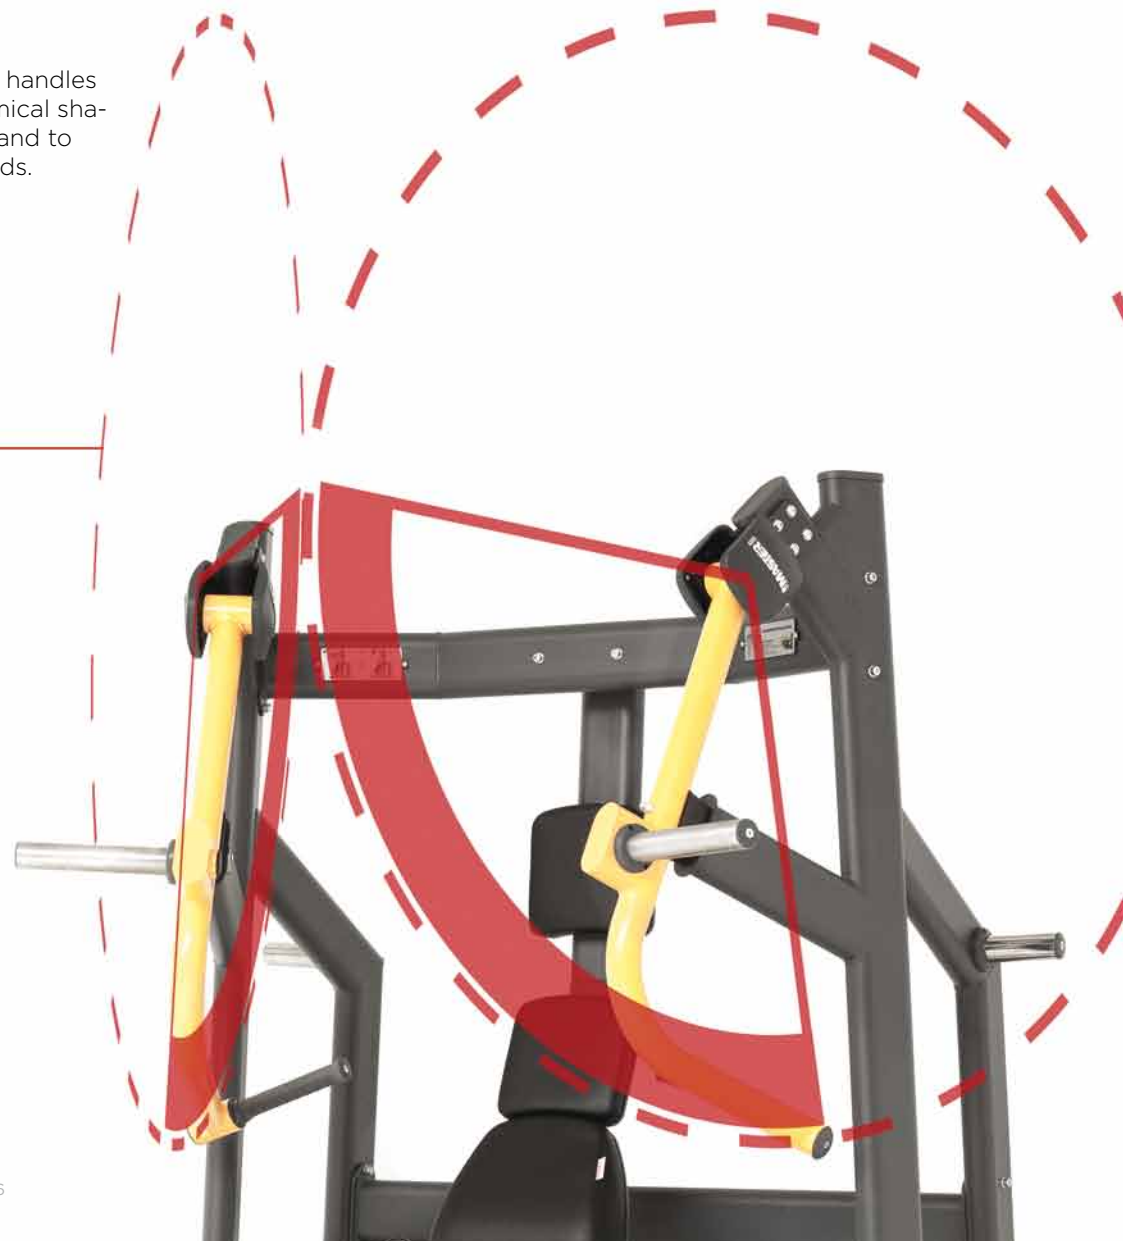

DESIGN

Design based on the flat-oval profile 125x60 and:

- appropriately selected upholstery elements
- branded plastic items
- clear pictograms with instructions for exercises
- distinctive plastic cover of the arm hinge
- new construction of adjustable elements seats

All this together creates a modern design, which will certainly affect the aesthetic experience of users

GRIPS

New grips with larger diameter handles and appropriately shaped anatomical shape are designed to improve grip and to avoid possible injuries at high loads.

BIOMECHANICS

Many years of experience and long-term cooperation with athletes from the world of bodybuilding have resulted in almost perfect machines in terms of biomechanics of movement. Each of the machines was checked for the correctness of the movement, which affects the quality of the exercise. We also took care of the symmetry of our equipment. The perfect motion maximizes the effects of the exercise, reduces the risk of injury, significantly improves exercise comfort.

COMFORT AND SAFETY

The upholstery elements were fitted to match anatomical figure of the user which enables comfort and safety of the usage. The elements having a direct contact with feet are made of chrome-nickel sheets equipped with special, anti sliding rubber strips ensuring better stability during training