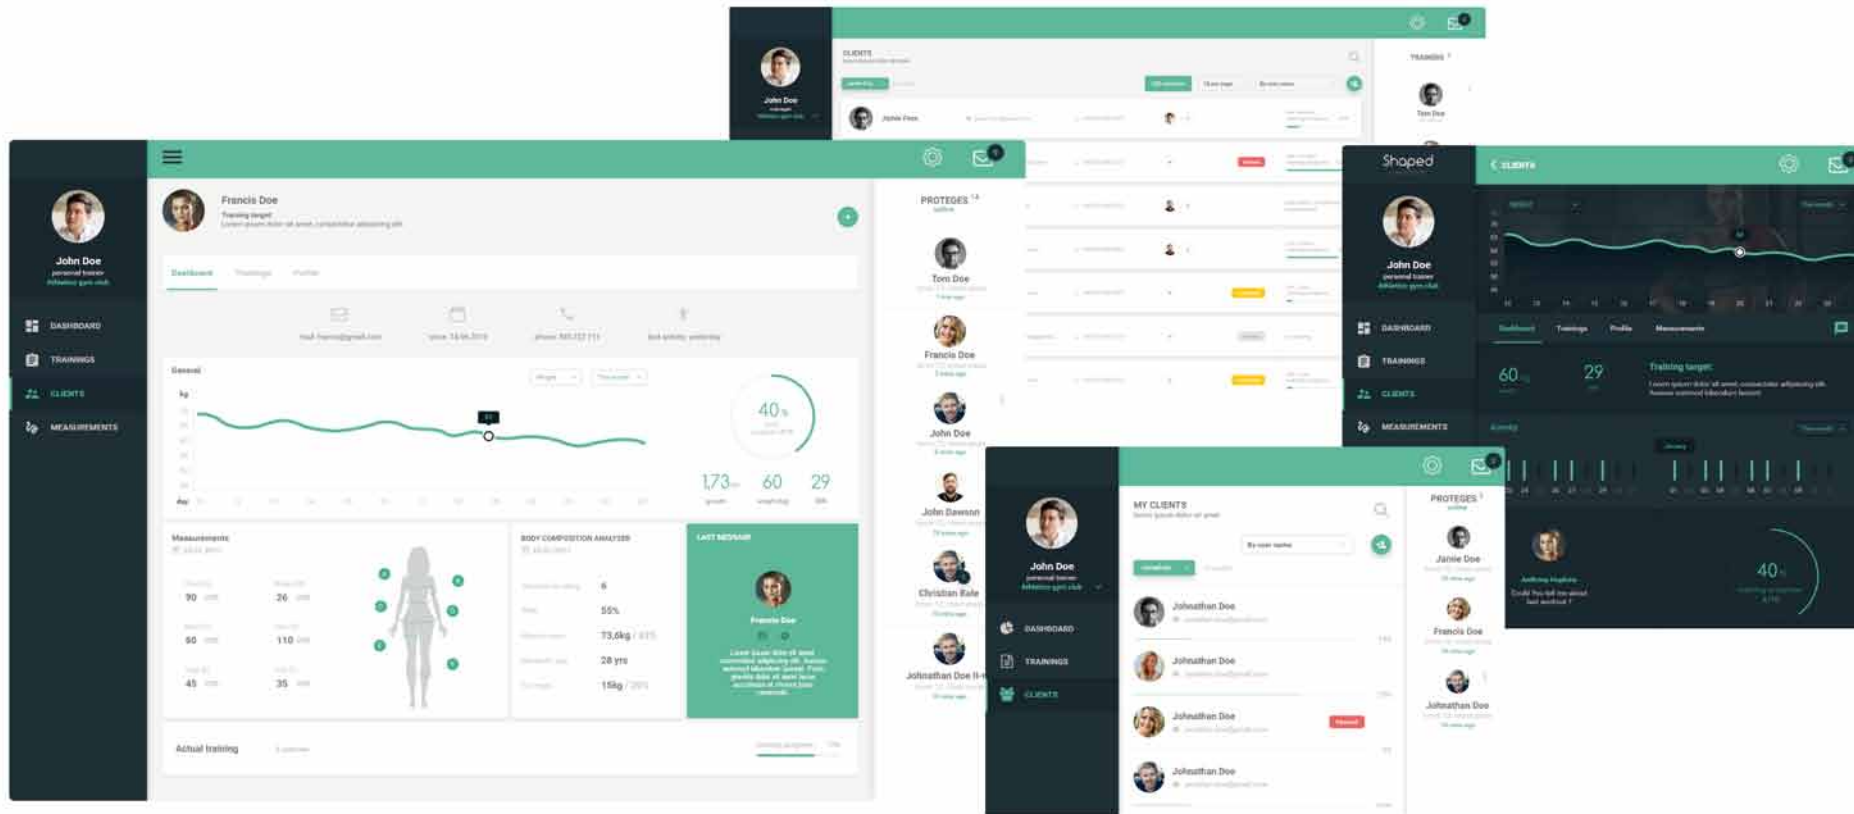

Natural **Strength**

GENERATION 2.0

MASTER **SPORT**
THE FITNESS COMPANY

Personal trainer for all club members

E-trainer - TRAINER CONNECTING SYSTEM

Enables the use of a personal trainer for all members of a fitness club in all zones:

plate loaded zone

aerobic zone

selectorized zone

It allows to create individual workouts for each club member and control their effects

Natural Strength

GENERATION 2.0

Natural Strength 2.0 is the latest line of free weights designed for the most demanding group of competitive athletes. It was built on the basis of experience, collaboration with bodybuilders world champions and scientists from Biomechanics Department of the Warsaw Academy of Physical Education.